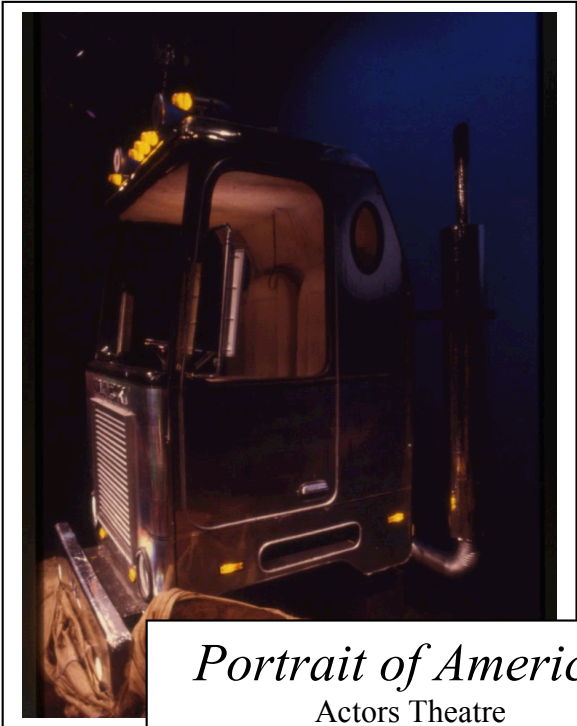

Exhibit built (carved styrofoam) at Jupiter Scenic for the Palm Beach Science Museum.

Set pieces from various productions

Tartuffe, a French play about masks

Portrait of America,
Actors Theatre

Frankenstein (The ray machine that brought him to life)