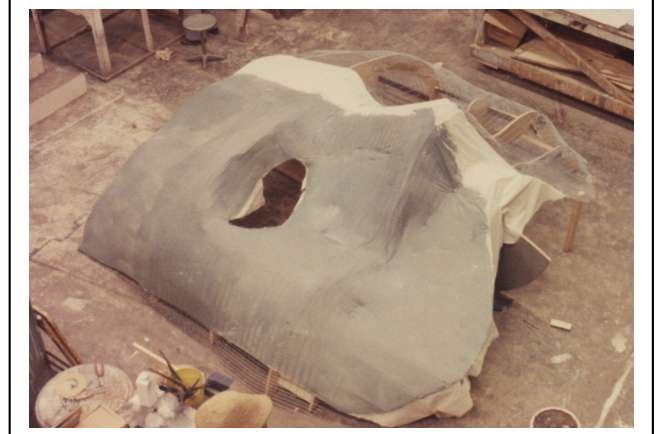

Exhibit built (carved styrofoam) at Jupiter Scenic for the Palm Beach Science Museum.

Set pieces from various productions

Tartuffe, a French play about masks

Portrait of America,
Actors Theatre

Frankenstein (The ray machine that brought him to life)